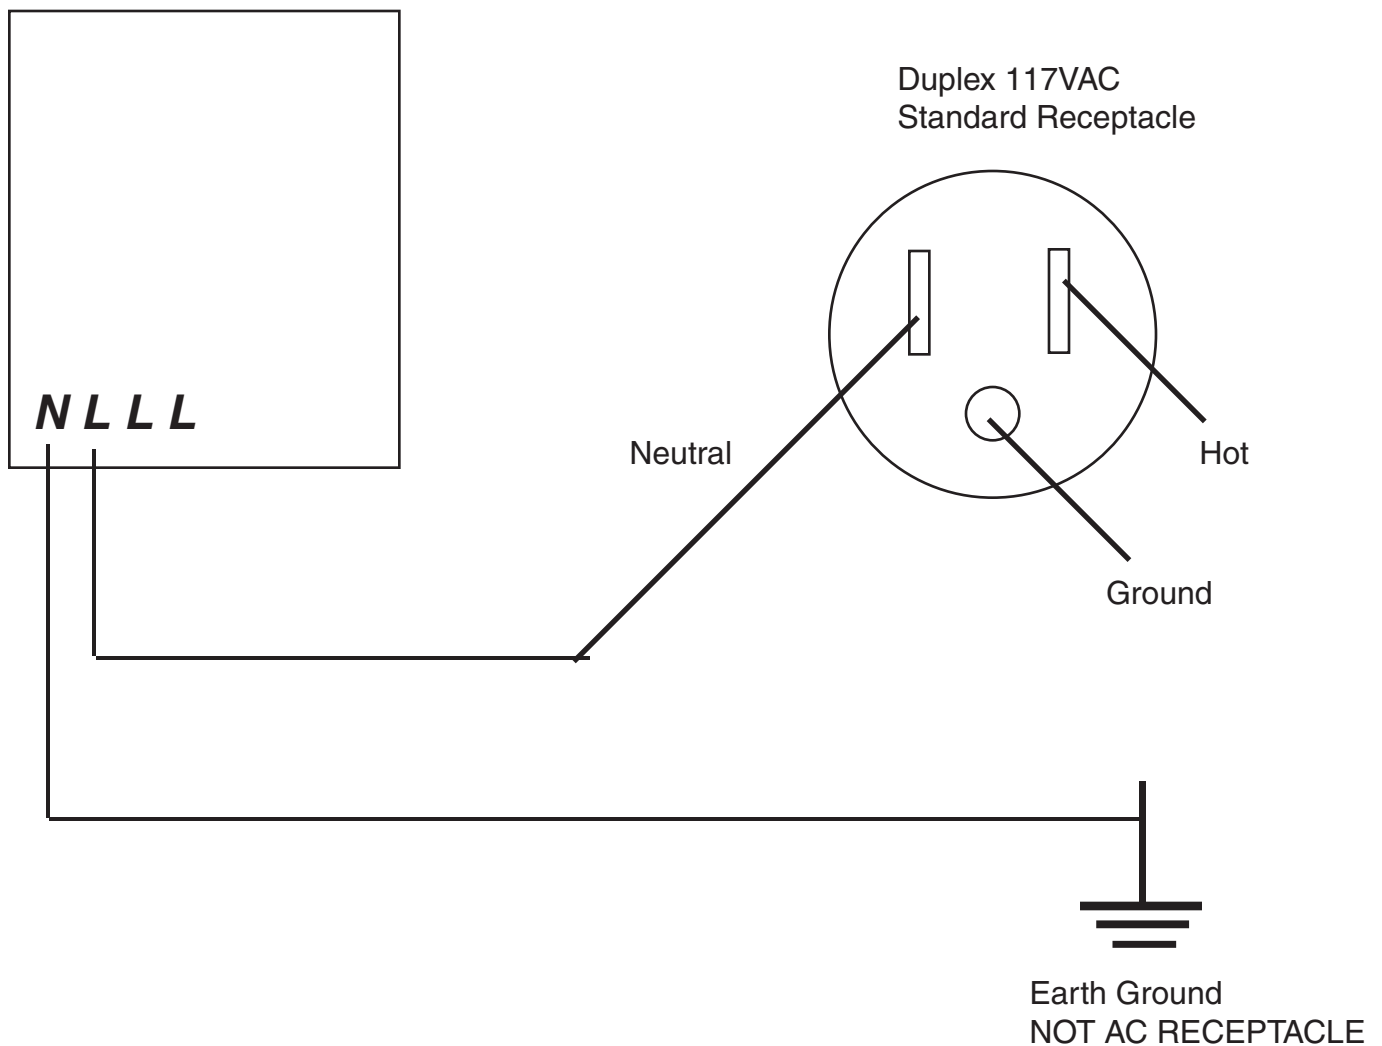

## **NEUTRAL LOADING OPTION FOR CARRIER CURRENT INSTALLATIONS**

LPB TCU-30 Coupling Unit

NOTE: The same connection can be made to 3 Phase, 4 Wire Twist-Lock Receptacles