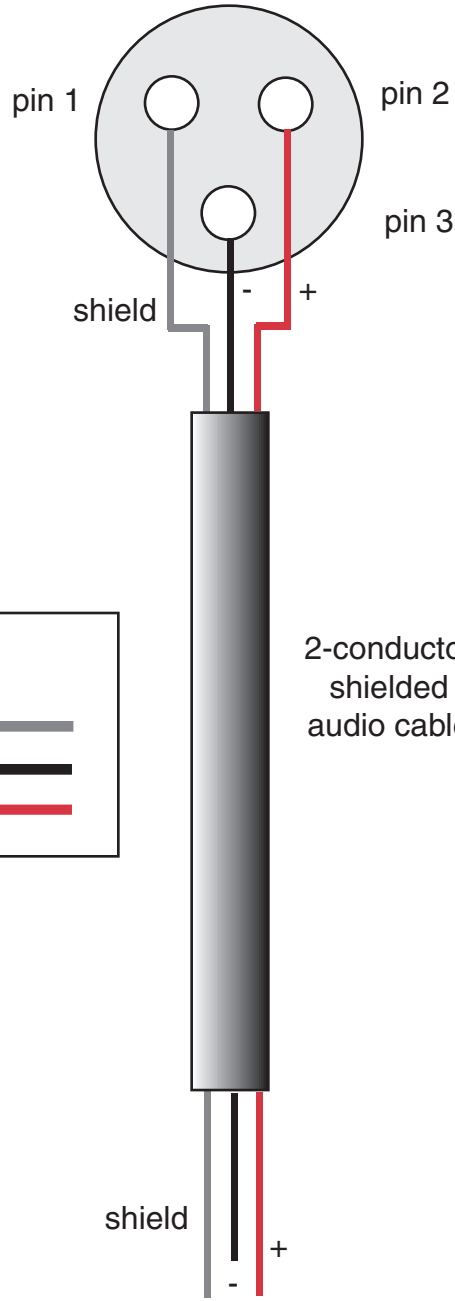

LPB Communications, Inc.
960 Brook Road, Unit 5
Conshohocken, PA 19428
610-825-4100 Phone
610-825-4047 Fax
www.lpbinc.com

Balanced
XLR Connector
(solder side shown)

OUTPUT XLR
Male

Balanced Audio Source

INPUT XLR
Female

Balanced Audio Source

Wiring Color Code

- Silver = Shield (Ground) 
- Black = Negative (-) 
- Red = Positive (+) 