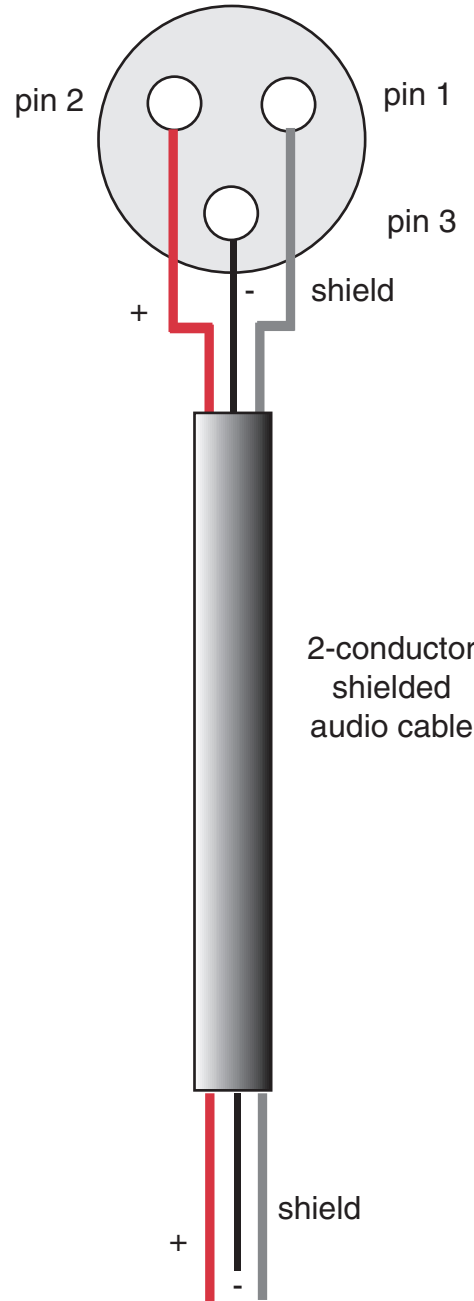

LPB Communications, Inc.
960 Brook Road, Unit 5
Conshohocken, PA 19428
610-825-4100 Phone
610-825-4047 Fax
www.lpbinc.com

Balanced
XLR Connector
(solder side shown)

OUTPUT XLR
Male

Balanced Audio Source

INPUT XLR
Female

Balanced Audio Source

Wiring Color Code

- Silver = Shield (Ground) 
- Black = Negative (-) 
- Red = Positive (+) 