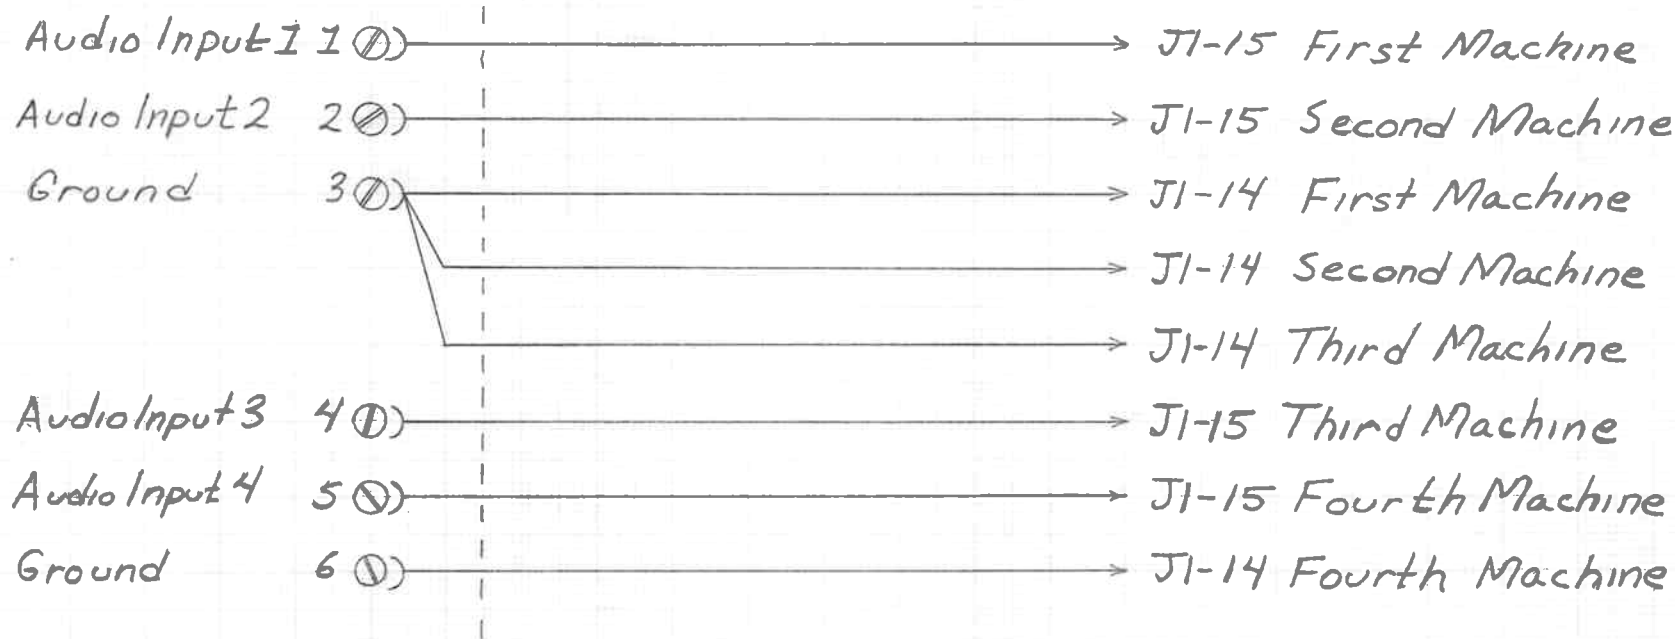

LOG112 Decoder
Barrier Strip Connections

Tapetronics Cartridges
Playback Machines

None
6/20/78

Len

Wiring Diagram 2 - Interconnection between
LOG112 and Tapetronics Machines A-022